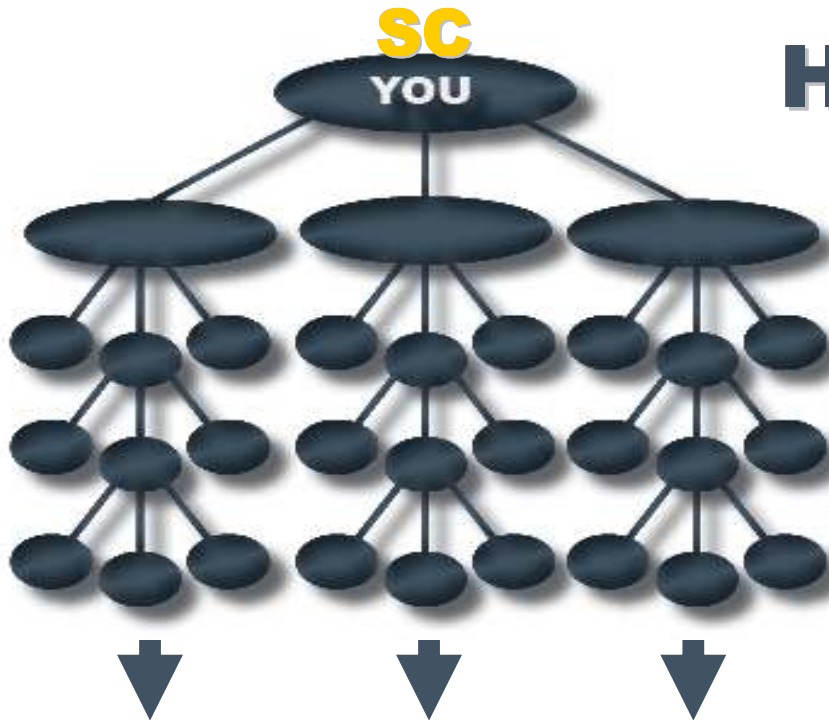

Ambit Energy

POWER TRIP 2008

TAKE YOUR BUSINESS TO THE NEXT LEVEL!

SC

YOU

How to Make $10K+ per month

Drive Depth in 3 Legs

RC / SC Coded	50 Consultants X $135.00	$6,750
SC Coded	50 Consultants X $80.00	$4,000