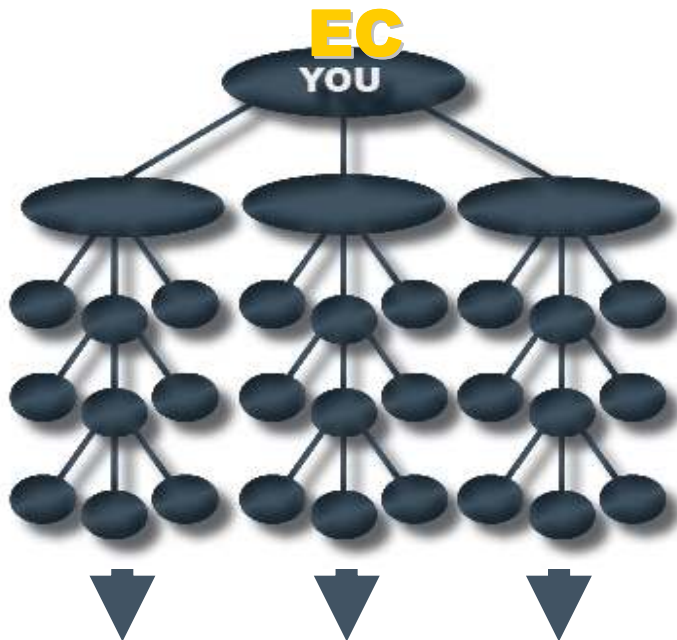

Ambit Energy

POWER TRIP 2008

TAKE YOUR BUSINESS TO THE NEXT LEVEL!

How to Make $50K / Month

EC/SC/RC Coded	150 Consultants X $175.00	$26,250
EC/SC Coded	150 Consultants X $120.00	$18,000