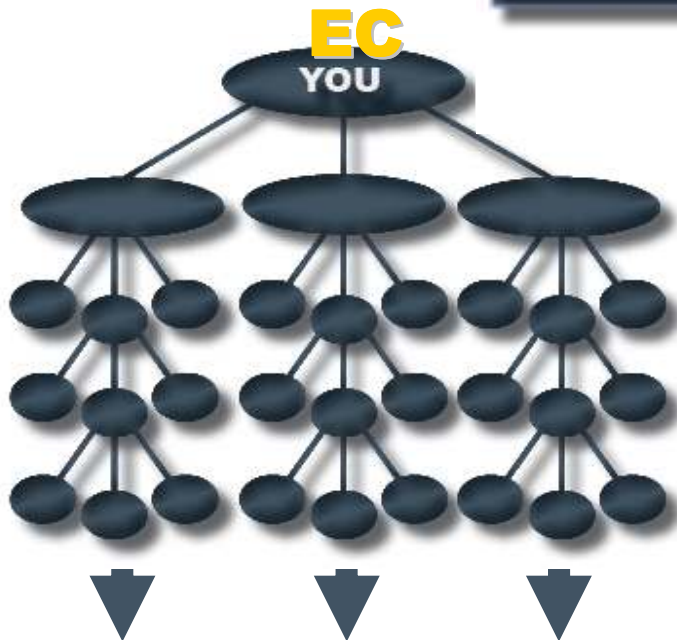

Ambit Energy

POWER TRIP 2008

TAKE YOUR BUSINESS TO THE NEXT LEVEL!

How to Make $100K / Month

EC/SC/RC Coded	300 Consultants X $175.00	$52,500
EC/SC Coded	300 Consultants X $120.00	$36,000
EC Coded	300 Consultants X $40.00	$12,000
		$100,500