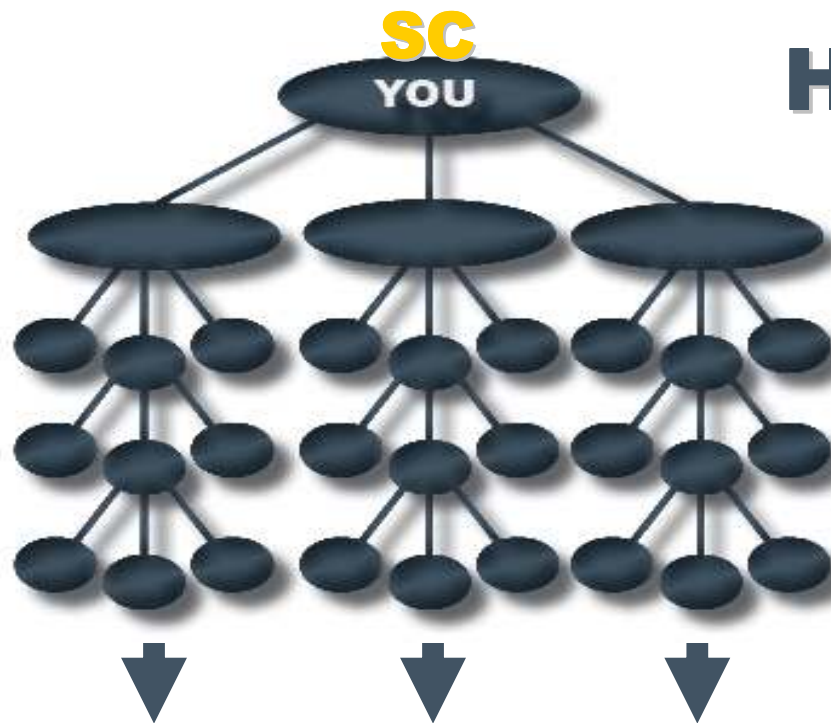

Ambit Energy

POWER TRIP 2008

TAKE YOUR BUSINESS TO THE NEXT LEVEL!

How to Make $10K+ per month

Drive Depth in 3 Legs

RC / SC Coded	50 Consultants X $135.00	$6,750
SC Coded	50 Consultants X $80.00	$4,000
		$10,750