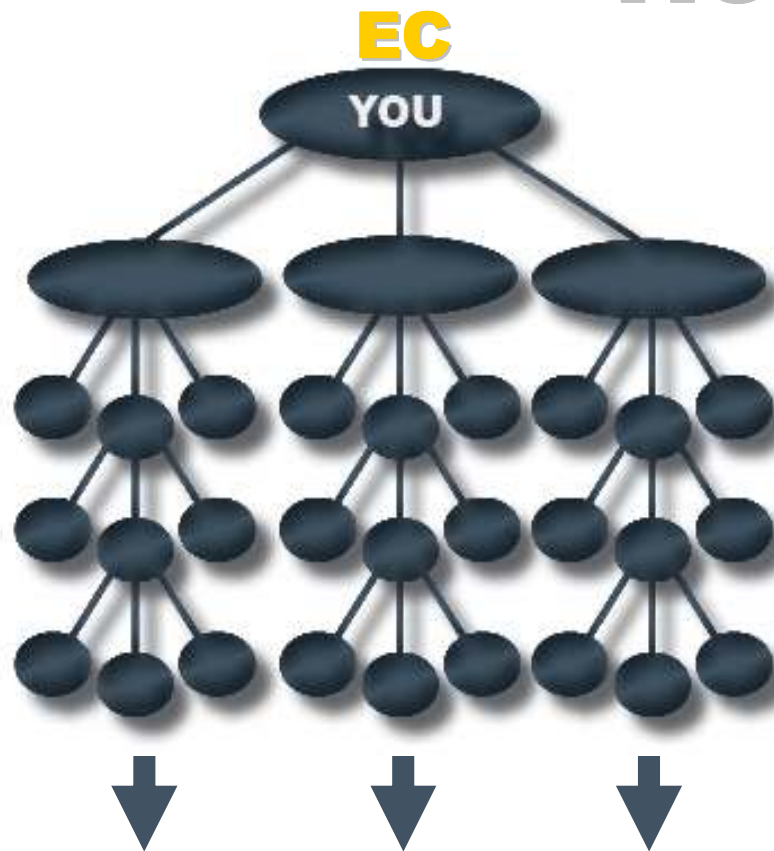

**AGAIN** – AS LONG AS

**YOU**

DRIVE **DEPTH**

**YOU** CONTROL

**EARNINGS TO INFINITE  
LEVELS**

## How to Go EC

- **Do 20-30 Exposures in your SC Code- 3Q's – 526 – 3 Way**
- **Sponsor 6-9 Personals and help the most excited most committed grow – drive depth in 3 legs again.**
- **Break 5 SC's**

Ambit Energy