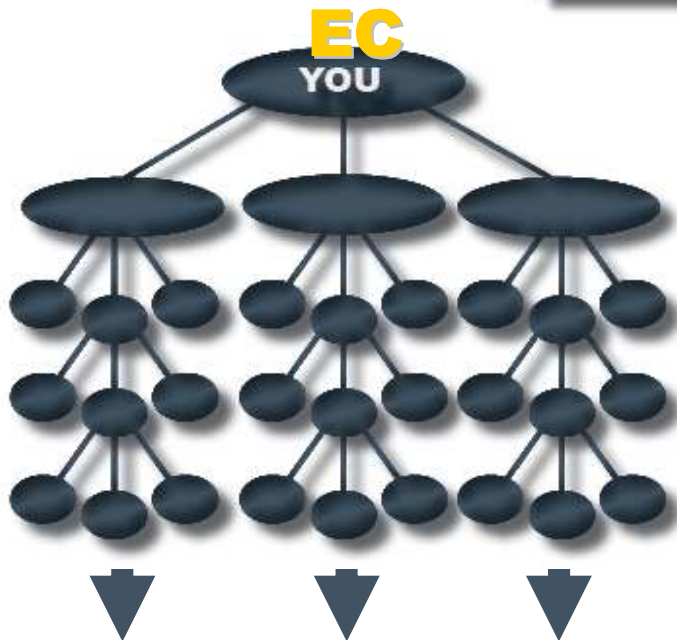

Ambit Energy

POWER TRIP 2008

TAKE YOUR BUSINESS TO THE NEXT LEVEL!

How to Make $50K / Month

EC/SC/RC Coded	150 Consultants X $175.00	$26,250
EC/SC Coded	150 Consultants X $120.00	$18,000
EC Coded	150 Consultants X $40.00	$6,000
		$50,250