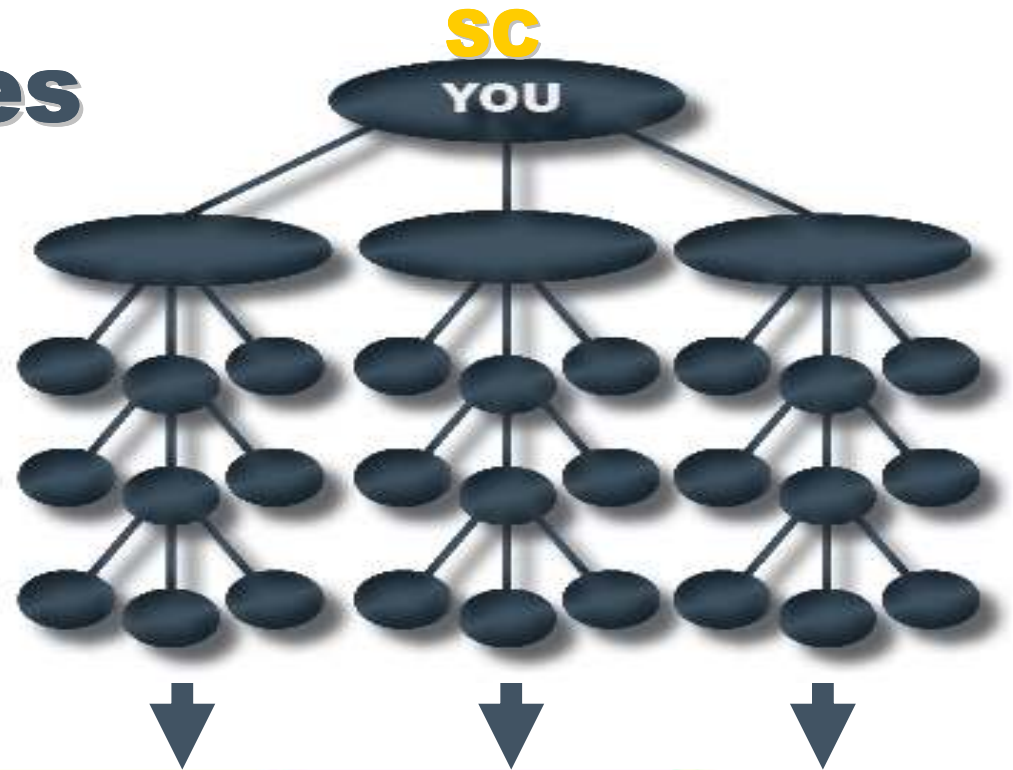

Ambit Energy

POWER TRIP 2008

TAKE YOUR BUSINESS TO THE NEXT LEVEL!

$20M+ por Mes

RC / SC Coded	100 Consultants X $135.00	$13,500
SC Coded	100 Consultants X $80.00	$8,000