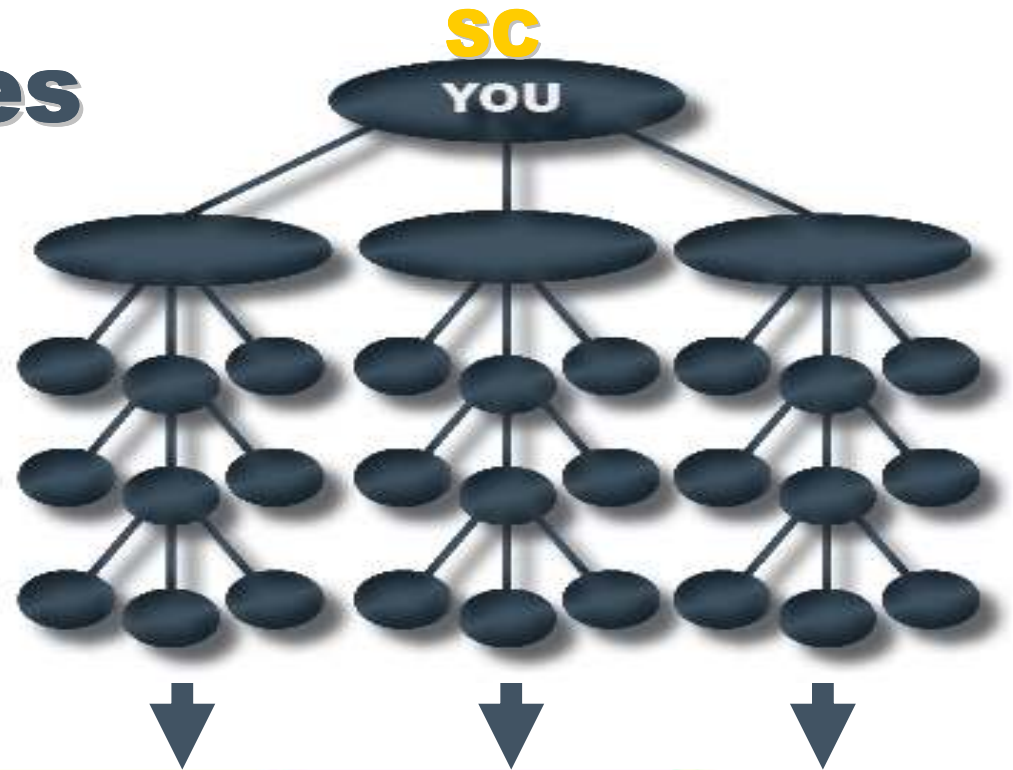

\$20M+ por Mes

RC / SC Coded	100 Consultants X \$135.00	\$13,500
SC Coded	100 Consultants X \$80.00	\$8,000

Ambit Energy

POWER TRIP 2008

TAKE YOUR BUSINESS TO THE NEXT LEVEL!

\$20M+ por Mes

RC / SC Coded	100 Consultants X \$135.00	\$13,500
SC Coded	100 Consultants X \$80.00	\$8,000
		\$21,500