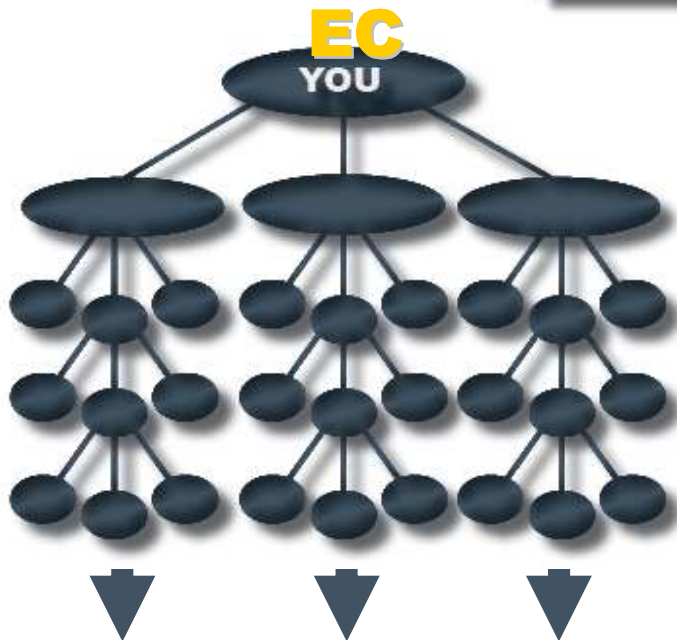

Ambit Energy

POWER TRIP 2008

TAKE YOUR BUSINESS TO THE NEXT LEVEL!

Como Ganar $50M+ / Mes

EC/SC/RC Coded	150 Consultants X $175.00	$26,250
EC/SC Coded	150 Consultants X $120.00	$18,000
EC Coded	150 Consultants X $40.00	$6,000
		$50,250