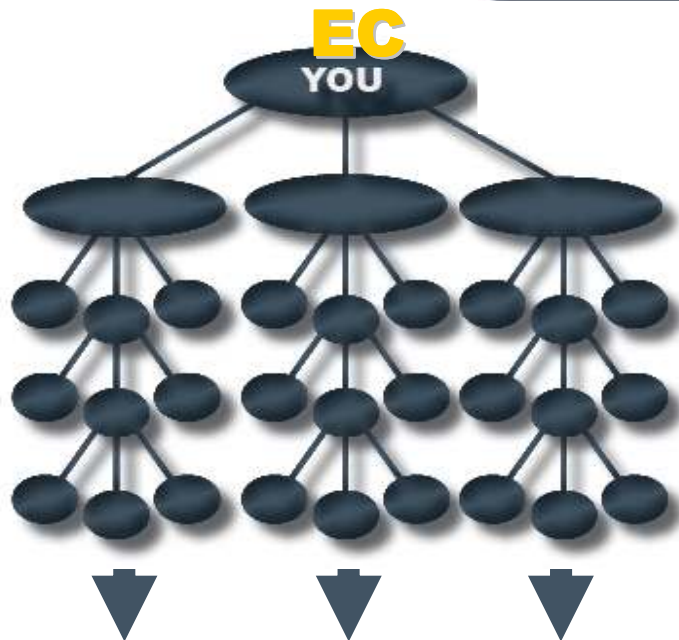

Ambit Energy

POWER TRIP 2008

TAKE YOUR BUSINESS TO THE NEXT LEVEL!

Como Ganar $100M / Mes

EC/SC/RC Coded	300 Consultants X $175.00	$52,500
EC/SC Coded	300 Consultants X $120.00	$36,000
EC Coded	300 Consultants X $40.00	$12,000